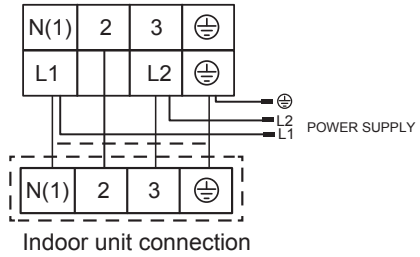

POWER AND WIRING INSTALLATION FOR C&H ALICE SERIES MINI-SPLIT SYSTEM

System Wiring Diagrams

Indoor Unit

Outdoor Unit

9,000 and 12,000 BtuH
(115V Models)

9,000 and 12,000 BtuH
(230V Models)

18,000 and 24,000 BtuH
30,000 and 36,000 BtuH
(230V Models)