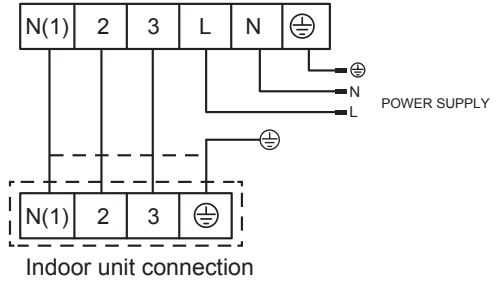

POWER AND WIRING INSTALLATION FOR C&H ALICE SERIES MINI-SPLIT SYSTEM

System Wiring Diagrams

Indoor Unit

Outdoor Unit

9,000 and 12,000 BtuH
(115V Models)

9,000 and 12,000 BtuH
(230V Models)

18,000 and 24,000 BtuH
30,000 and 36,000 BtuH
(230V Models)