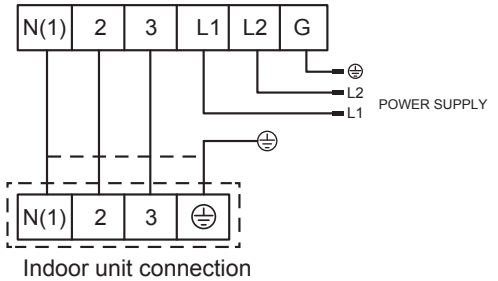

POWER AND WIRING INSTALLATION FOR C&H ALICE SERIES MINI-SPLIT SYSTEM

System Wiring Diagrams

Indoor Unit

Outdoor Unit

9,000 and 12,000 BtuH
(115V Models)

9,000 and 12,000 BtuH
(230V Models)

18,000 and 24,000 BtuH
30,000 and 36,000 BtuH
(230V Models)